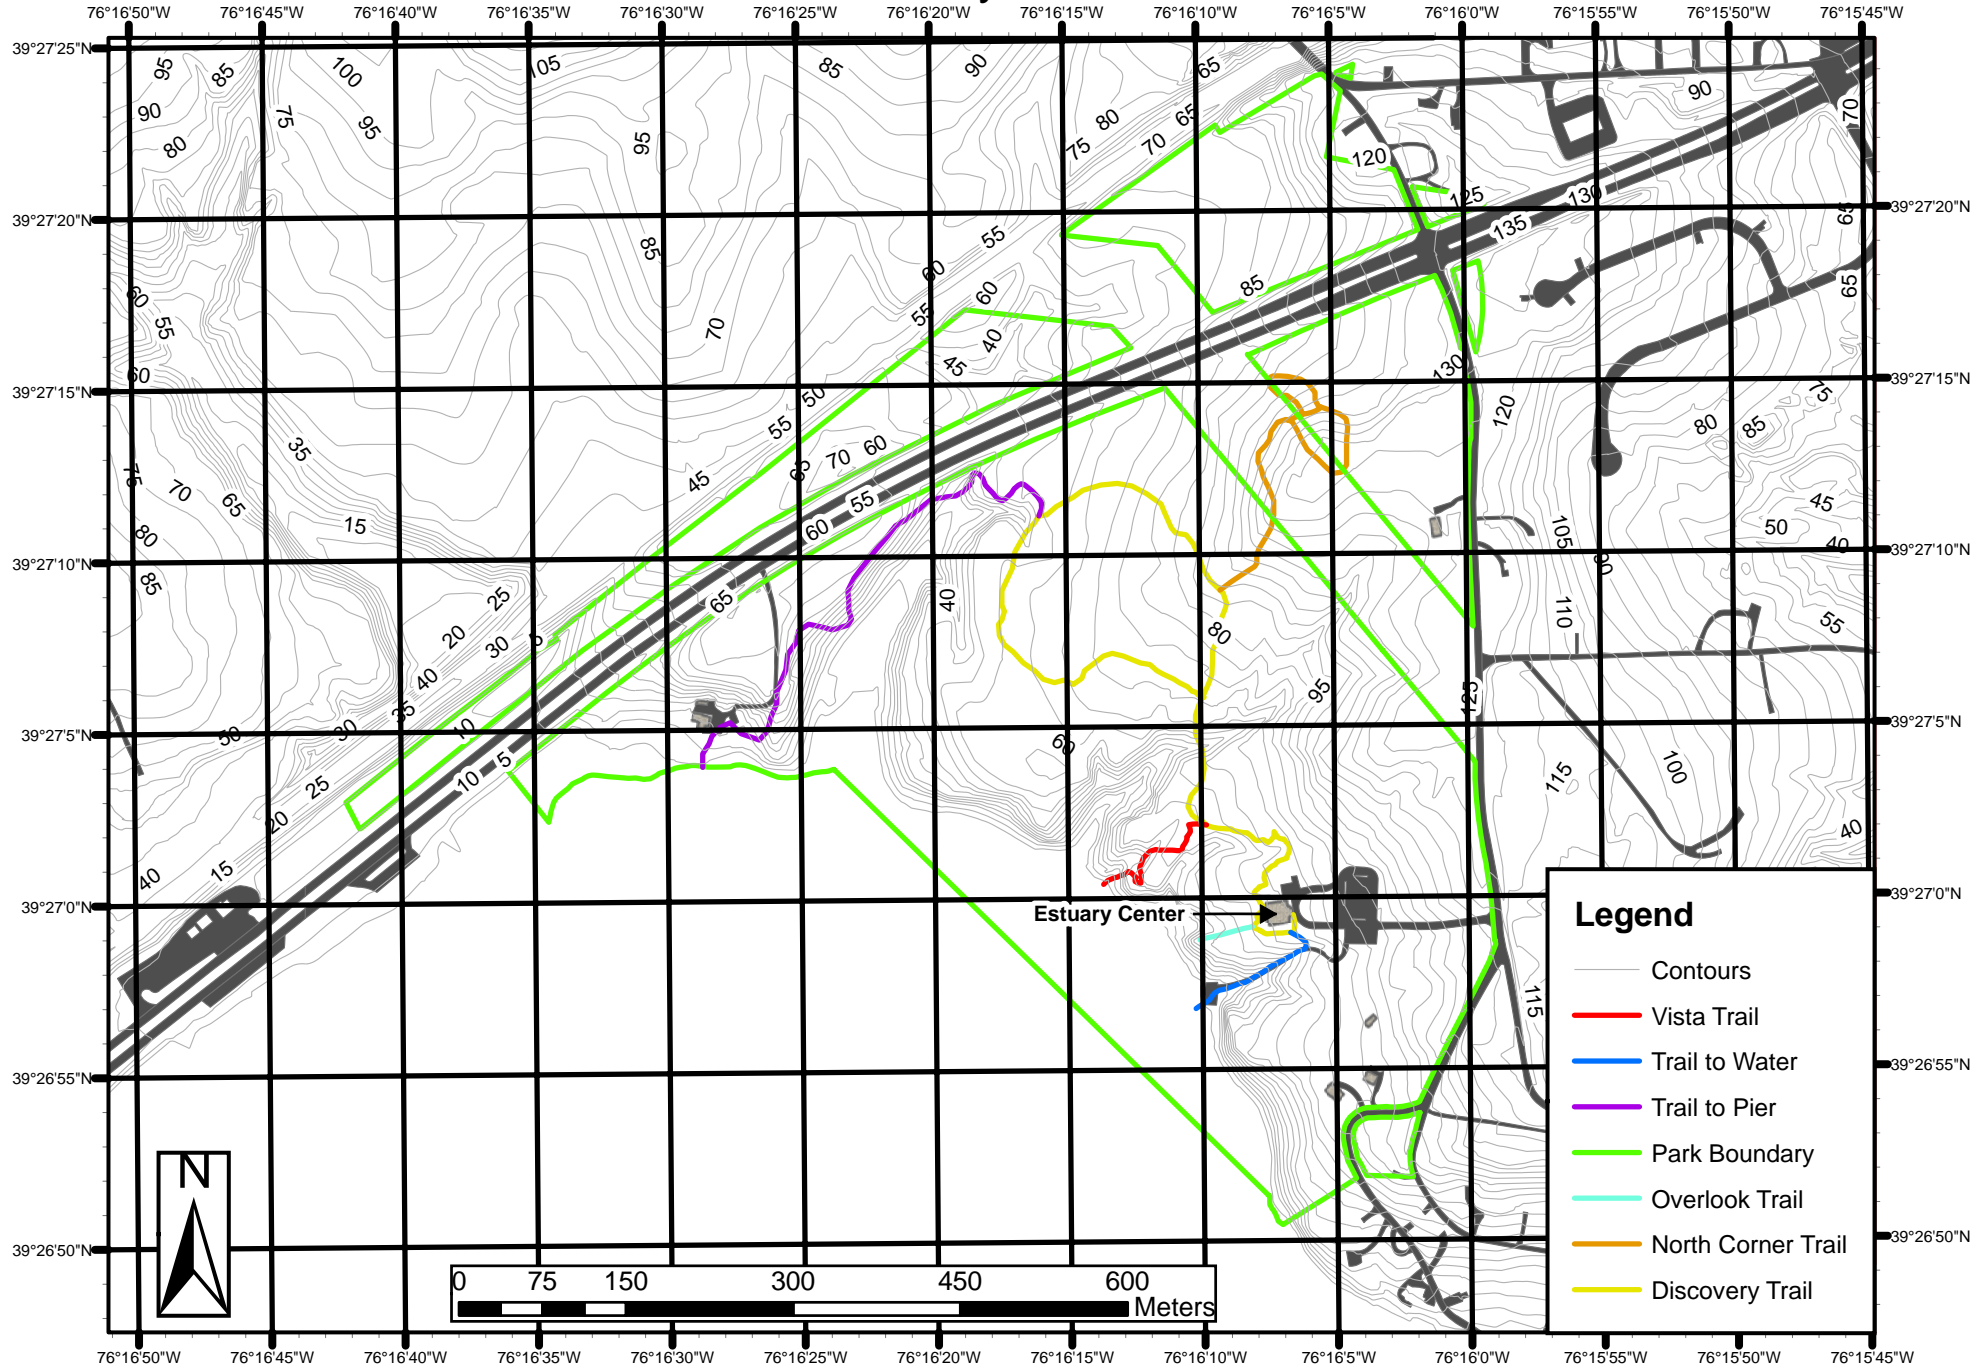

Anita C. Leight Estuary Center Trail System

Legend

- Contours
- Vista Trail
- Trail to Water
- Trail to Pier
- Park Boundary
- Overlook Trail
- North Corner Trail
- Discovery Trail